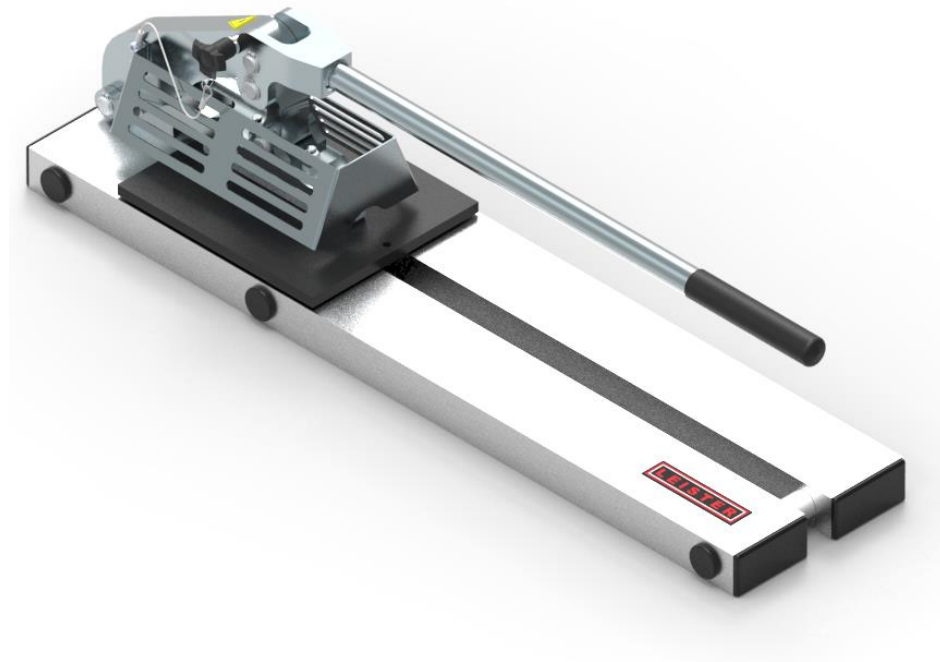

COUPON CUTTER 500

- Easy punching of standard-test coupons
- Coupon size adjustable
- Heavy duty and strong
- More safety thanks to blade guard

Dimension (L x W x H)	800 x 200 x 205 mm	Approx. 32 x 8 x 8 inch
Weight	15 kg	33 lbs
Coupon (L x W)	150 x 15/20/25 mm	5,91 x 0,6/0,8/1 inch
Membrane thickness	0.8-3 mm	30-120 mil

Art.161.540 COUPON CUTTER 500
Art.164.854 Exchange blades (1 Set)